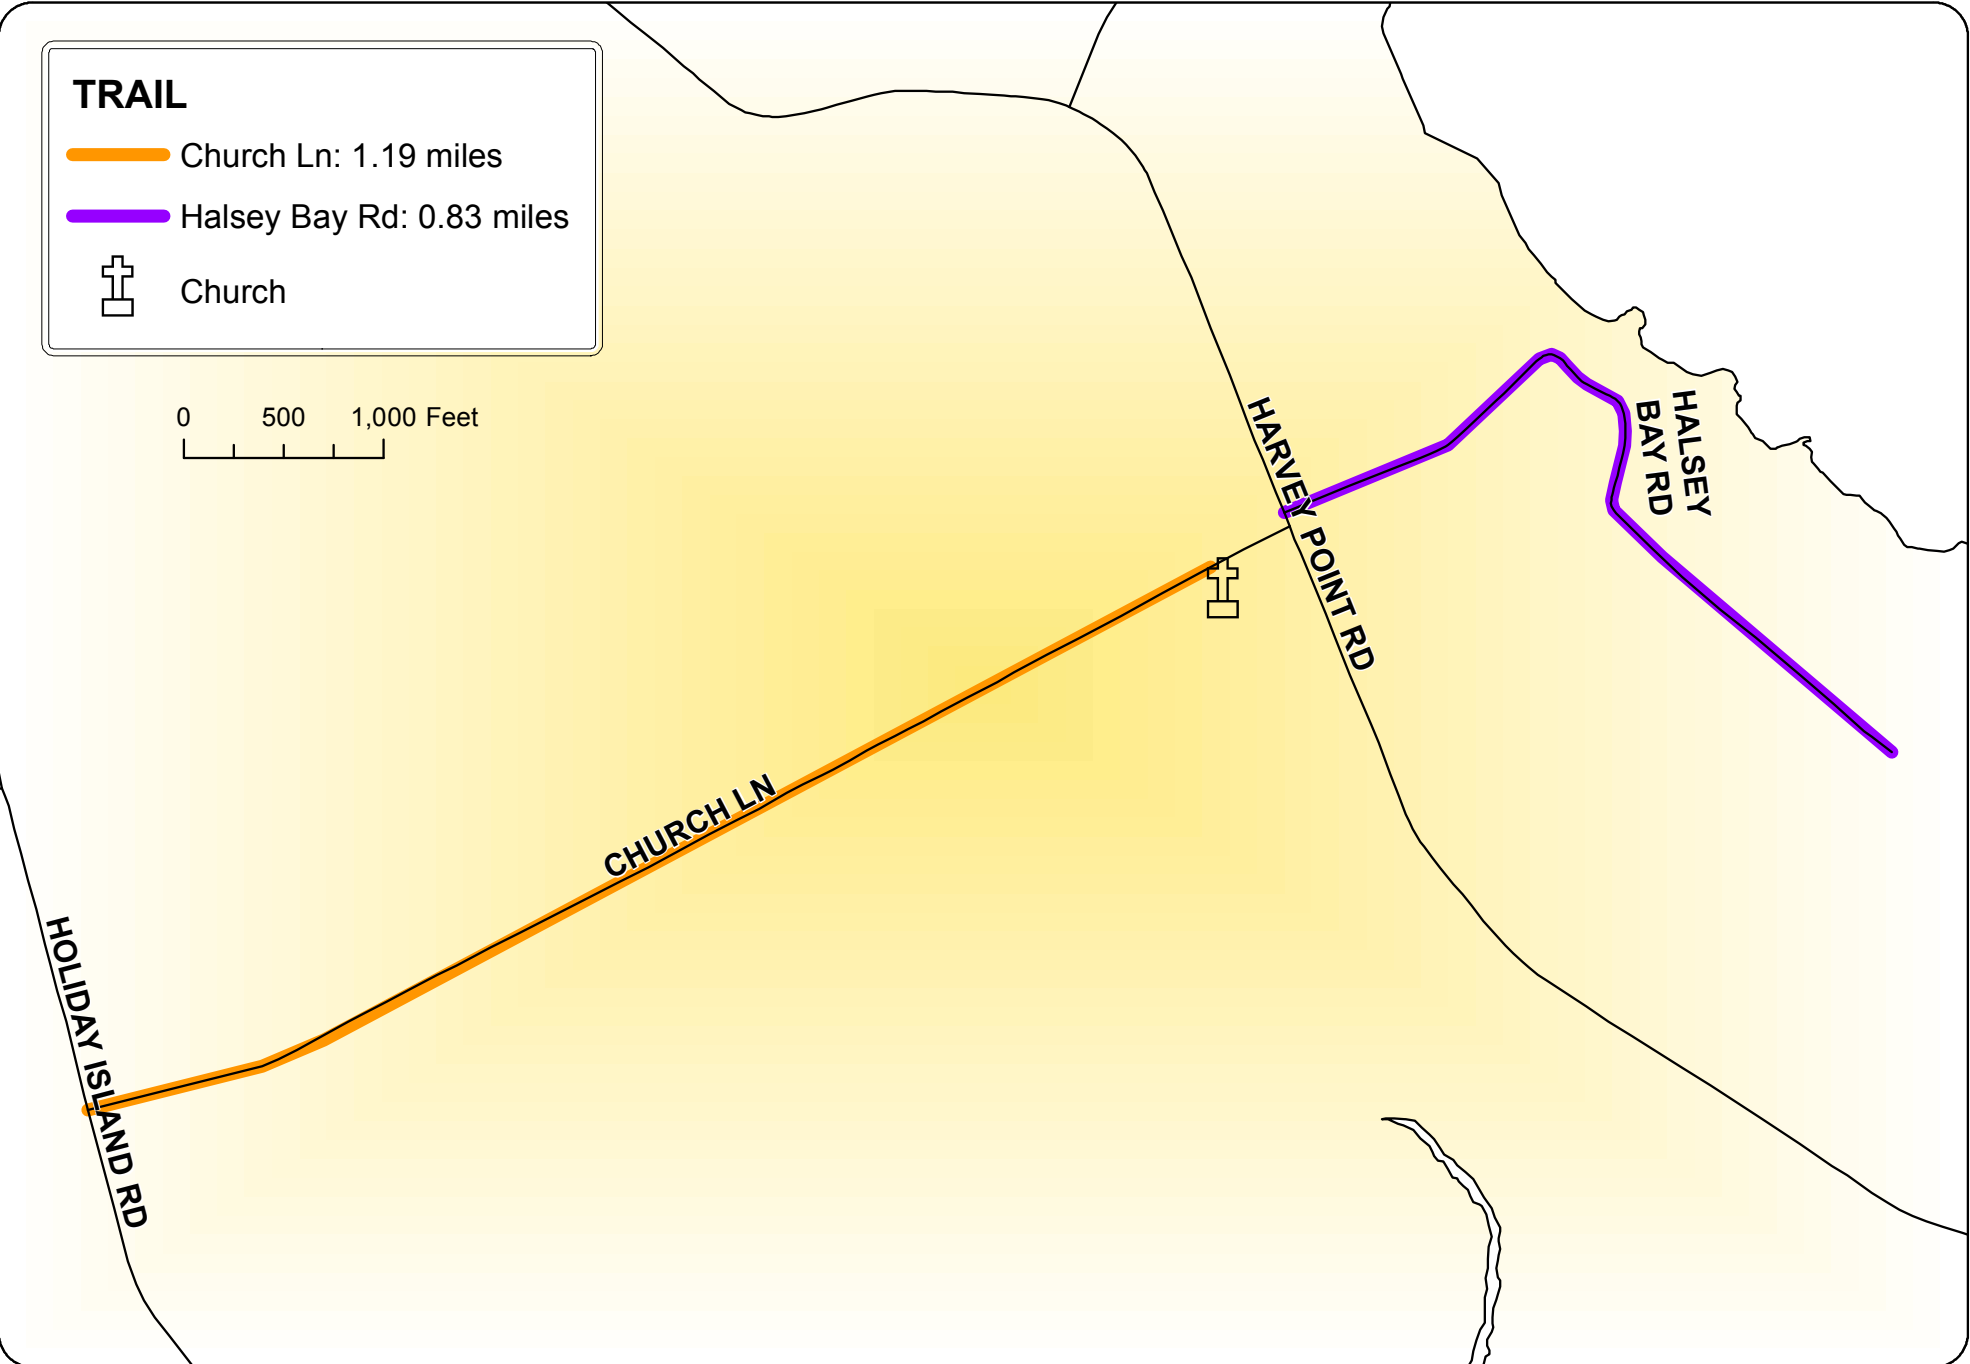

TRAIL

Church Ln: 1.19 miles

Halsey Bay Rd: 0.83 miles

Church

**Walking Communities
Perquimans County, NC**

Harvey Point Area